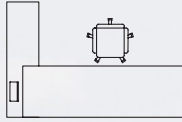

 copper orange

 white

 grey

 graphite grey

 black

Collaborate, Combine, Complement.

Walk into an office like no other.

The Paso series features angular legs that exudes elegance, style and individuality. A workspace presenting such sophistication communicates professionalism and poise.