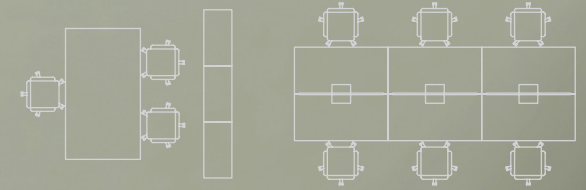

 copper orange

 white

 grey

 graphite grey

 black

Collaborate, Combine, Complement.

Walk into an office like no other.

The Paso series features angular legs that exudes elegance, style and individuality. A workspace presenting such sophistication communicates professionalism and poise.