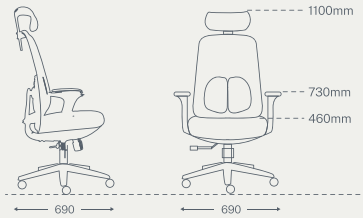

Paddy Sofa

Paddy

The size of the headrest alone displays the comfort this chair offers. Going far beyond ordinary ergonomics, Wonder is our most adjustable chair. Eager to shape itself to each individual body. Sleek in design, sophisticated in function, and luxurious in comfort.

Paddy Series

W-shaped contoured seat

The size of the headrest alone displays the comfort this chair offers. Going far beyond ordinary ergonomics, Wonder is our most adjustable chair. Eager to shape itself to each individual body. Sleek in design, sophisticated in function, and luxurious in comfort.

Dimensions

BackBalance with Headrest

Overall Width	Overall Depth	Overall Height
700	700	1050
Seat Height	Armrest Height	
465	690	

BackBalance without Headrest

Overall Width	Overall Depth	Overall Height
700	700	1050
Seat Height	Armrest Height	
465	690	

BackBalance without Headrest

Overall Width	Overall Depth	Overall Height
700	700	1050
Seat Height	Armrest Height	
465	690	

Product dimensions are in millimetres (mm), with a tolerance of ± 10 mm.

Certificates