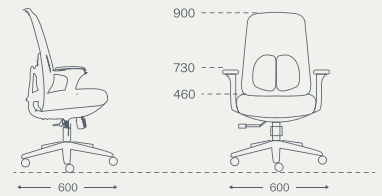

Paddy Sofa

Paddy

The size of the headrest alone displays the comfort this chair offers. Going far beyond ordinary ergonomics, Wonder is our most adjustable chair. Eager to shape itself to each individual body. Sleek in design, sophisticated in function, and luxurious in comfort.

Paddy Series

W-shaped contoured seat

The size of the headrest alone displays the comfort this chair offers. Going far beyond ordinary ergonomics, Wonder is our most adjustable chair. Eager to shape itself to each individual body. Sleek in design, sophisticated in function, and luxurious in comfort.

Dimensions

BackBalance with Headrest

Overall Width	Overall Depth	Overall Height
700	700	1050
Seat Height	Armrest Height	
465	690	

BackBalance without Headrest

Overall Width	Overall Depth	Overall Height
700	700	1050
Seat Height	Armrest Height	
465	690	

BackBalance without Headrest

Overall Width	Overall Depth	Overall Height
700	700	1050
Seat Height	Armrest Height	
465	690	

Product dimensions are in millimetres (mm), with a tolerance of ± 10 mm.

Certificates