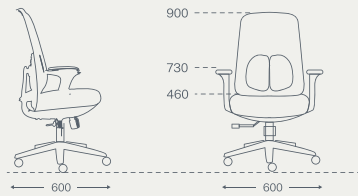

Paddy Sofa

Paddy

The size of the headrest alone displays the comfort this chair offers. Going far beyond ordinary ergonomics, Wonder is our most adjustable chair. Eager to shape itself to each individual body. Sleek in design, sophisticated in function, and luxurious in comfort.

Paddy Series

W-shaped contoured seat

The size of the headrest alone displays the comfort this chair offers. Going far beyond ordinary ergonomics, Wonder is our most adjustable chair. Eager to shape itself to each individual body. Sleek in design, sophisticated in function, and luxurious in comfort.

Dimensions

BackBalance with Headrest

Overall Width	Overall Depth	Overall Height
700	700	1050
Seat Height	Armrest Height	
465	690	

BackBalance without Headrest

Overall Width	Overall Depth	Overall Height
700	700	1050
Seat Height	Armrest Height	
465	690	

BackBalance without Headrest

Overall Width	Overall Depth	Overall Height
700	700	1050
Seat Height	Armrest Height	
465	690	

Product dimensions are in millimetres (mm), with a tolerance of ± 10 mm.

Certificates