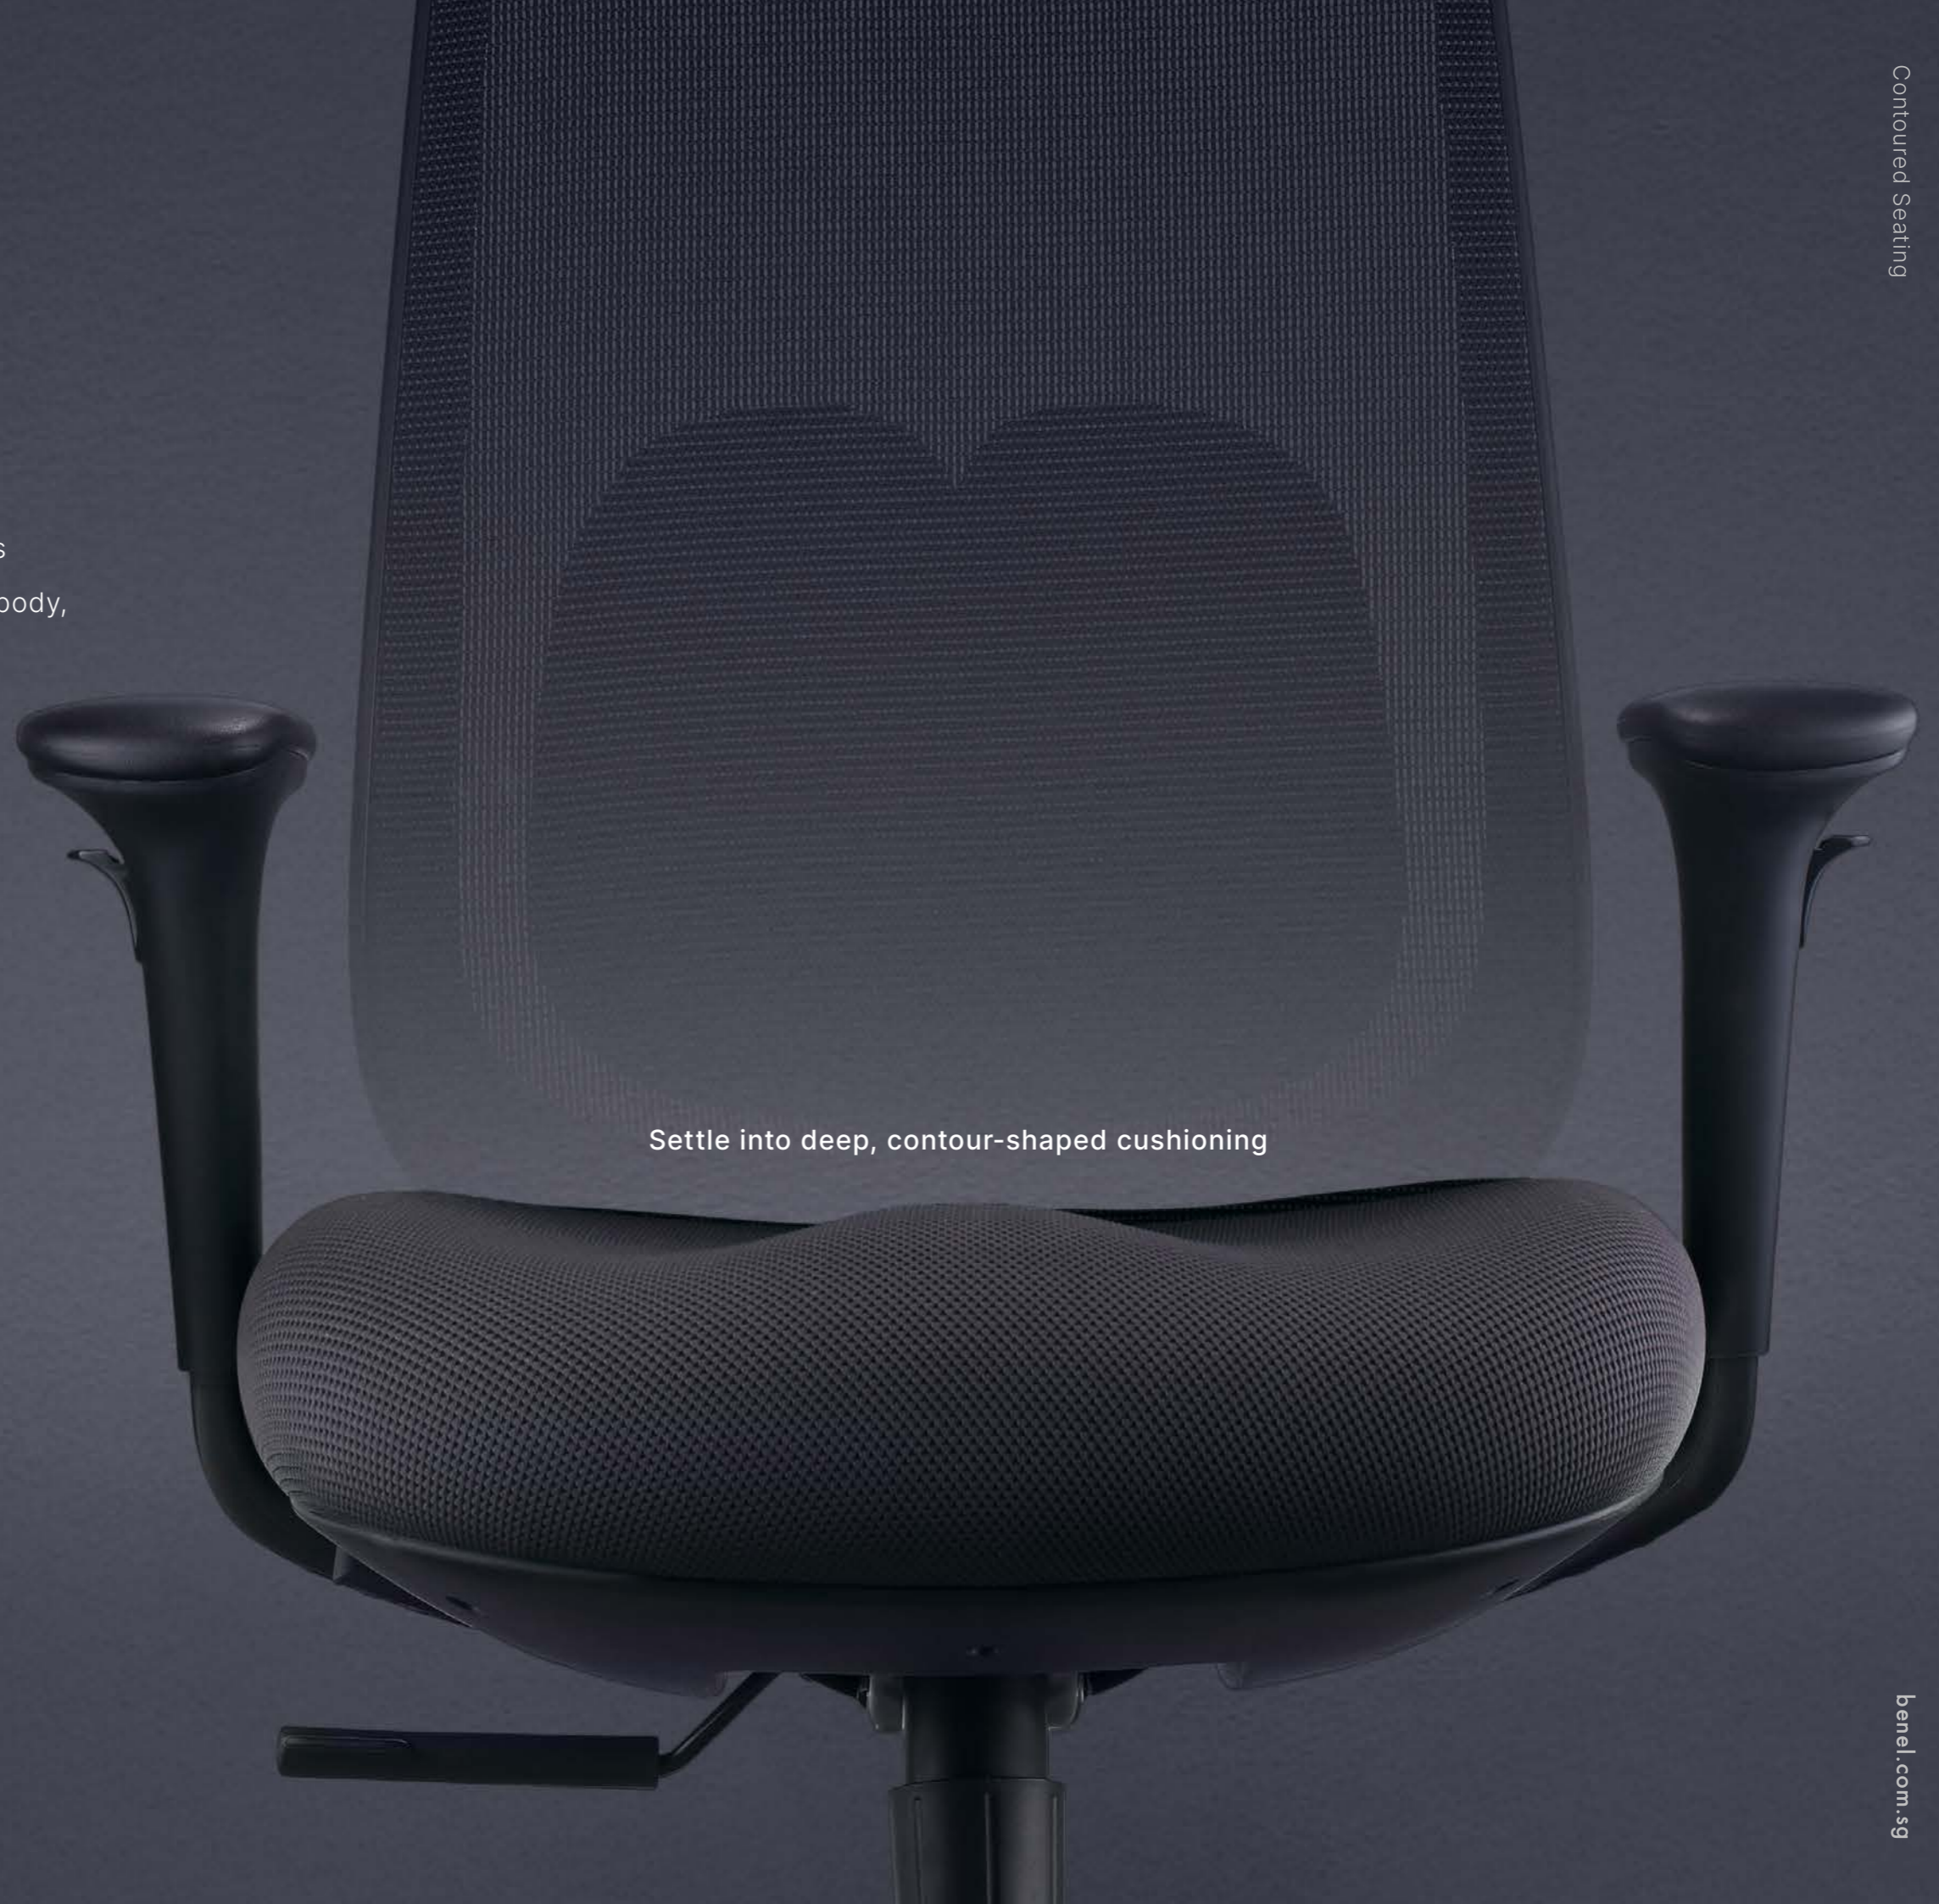

Benel

BackBalance

BackBalance

Balance your core, posture, and back.

Feel fully supported by the ultimate ergonomic chair, carefully designed to promote healthy posture throughout your workday.

BackBalance

Height Adjustable Headrest

Black

Twin Lumbar Support

Contours to your back to deliver comprehensive support with enhanced flexibility, tailored for lasting comfort.

Adjustable Contoured Seat Depth

Adjust the seat for a natural pelvic position, ensuring even weight distribution for correct posture.

BackBalance Midback (mm)

Overall Width	710
Overall Depth	585-645
Overall Height	1010-1110
Seat Width	495
Seat Depth	440-500
Seat Height	430-520

White Frame BackBalance
Midback

White Frame BackBalance
Highback

BackBalance

Designed to cradle your posture.

Discover ergonomic comfort with BackBalance's contour-shaped seat that perfectly aligns your body, delivering all-day support and relief.

Contoured Seating

Settle into deep, contour-shaped cushioning