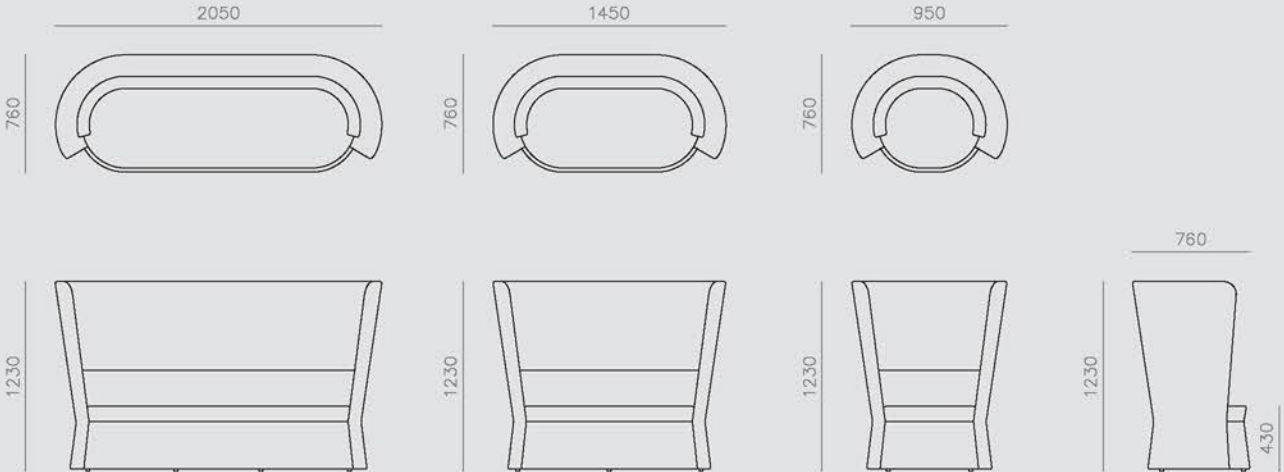

Technical Specifications

Mov Bench

Pouffe

Mov Coffee Table

Mov Low

Mov Meeting Table

Mov High

Mov Whiteboard Screen