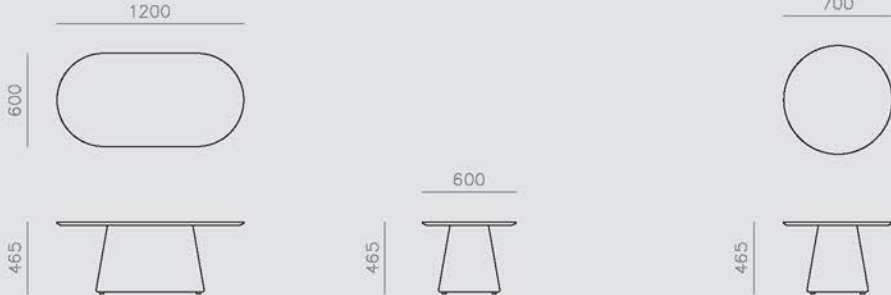

Technical Specifications

Mov Bench

Pouffe

Mov Coffee Table

Mov Low

Mov Meeting Table

Mov High

Mov Whiteboard Screen