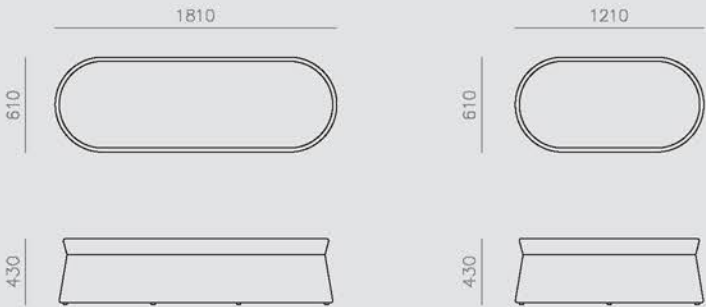

Technical Specifications

Mov Bench

Pouffe

Mov Coffee Table

Mov Low

Mov Meeting Table

Mov High

Mov Whiteboard Screen