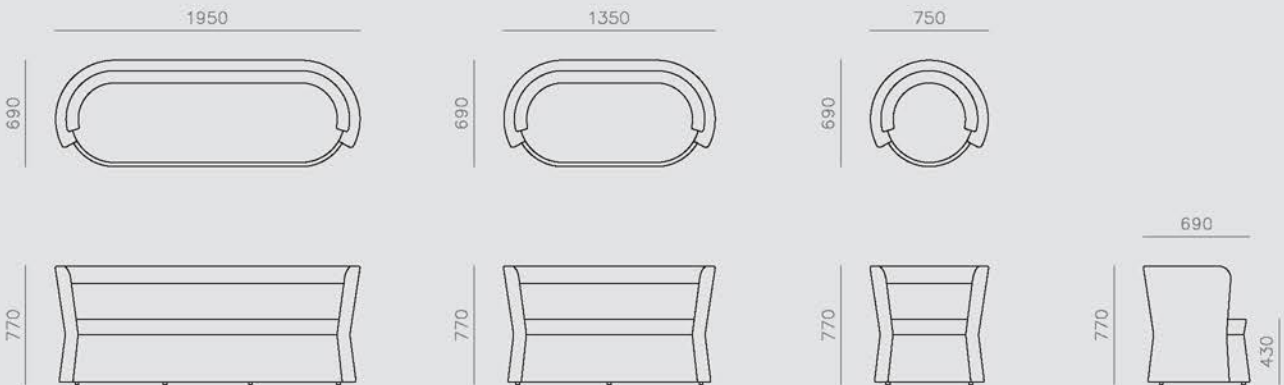

Technical Specifications

Mov Bench

Pouffe

Mov Coffee Table

Mov Low

Mov Meeting Table

Mov High

Mov Whiteboard Screen