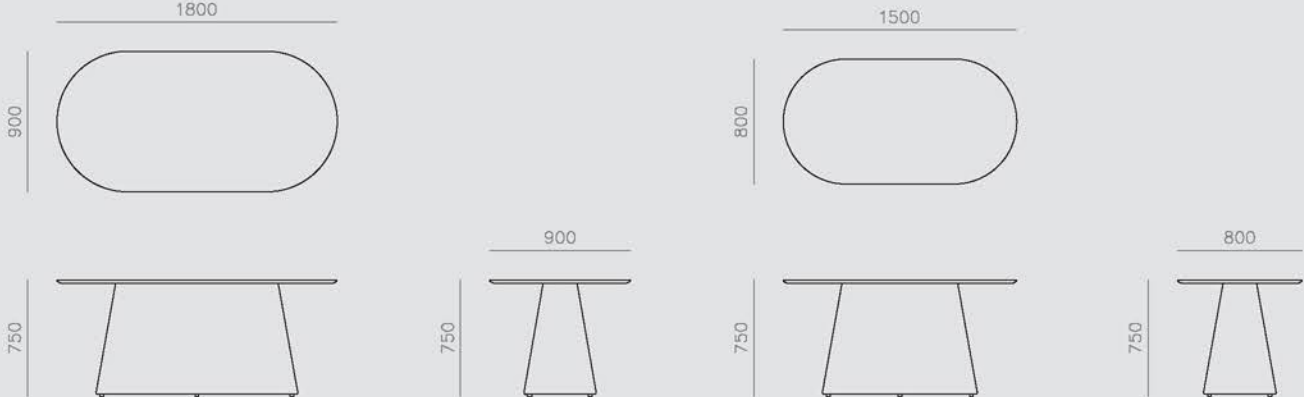

Technical Specifications

Mov Bench

Pouffe

Mov Coffee Table

Mov Low

Mov Meeting Table

Mov High

Mov Whiteboard Screen