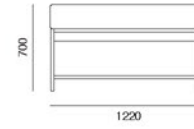

Layton

Sophistication in its understated form,
with just the right touch of formality.
A stainless steel finish to keep things
clean and cool.